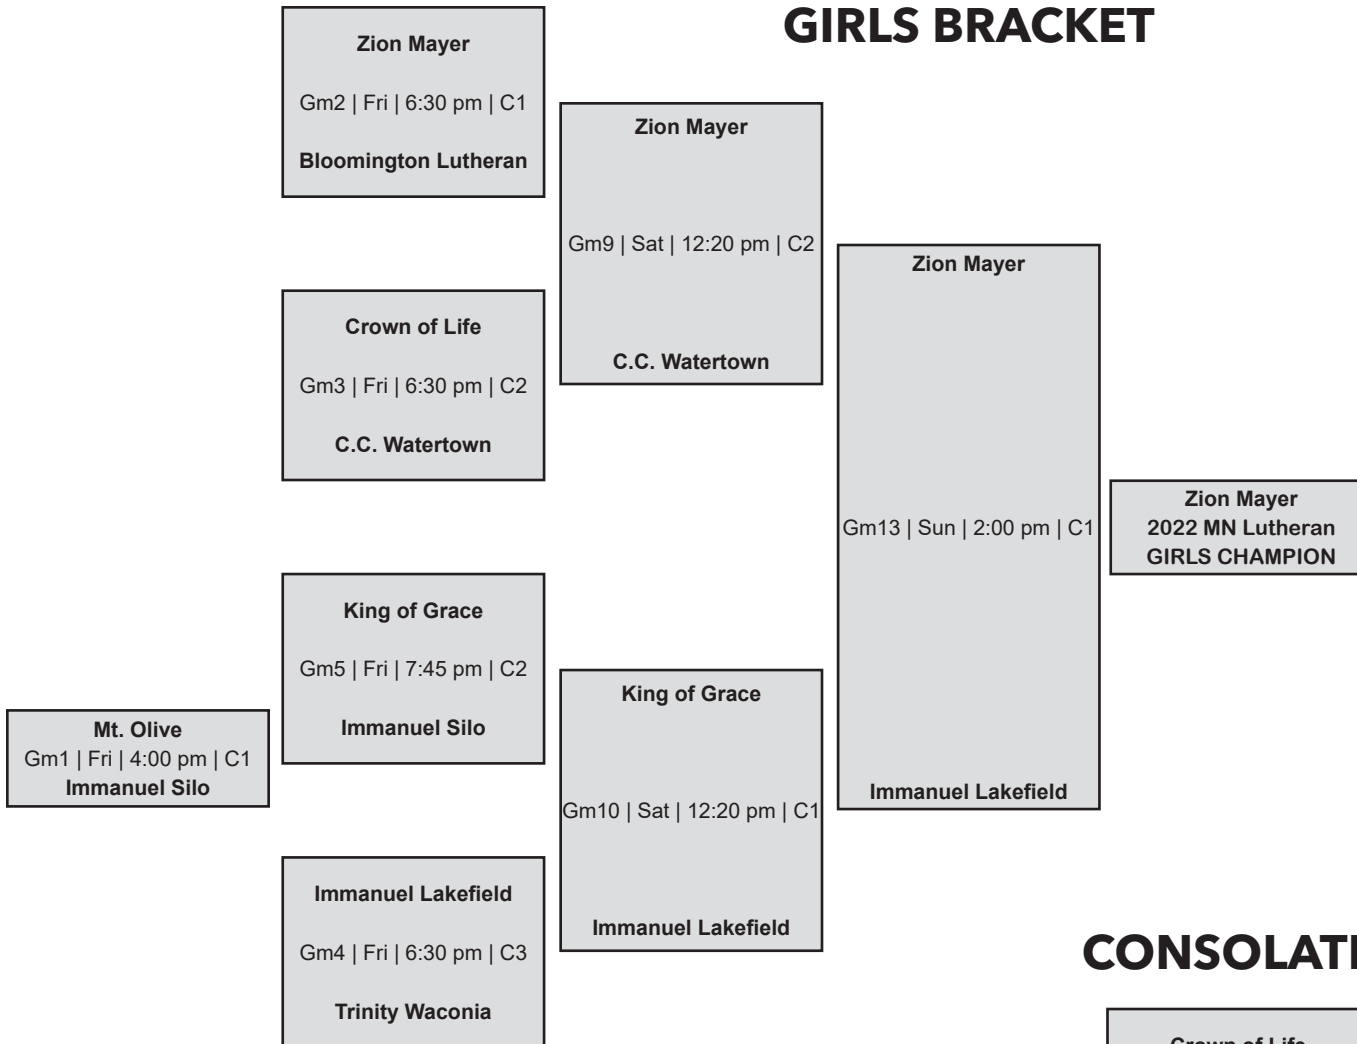

GIRLS BRACKET

PLEASE NOTE:

The top team in each bracket is the home team, wears light colored uniforms and sits at the bench to the scorekeeper's right

THIRD PLACE

CONSOLATION BRACKET